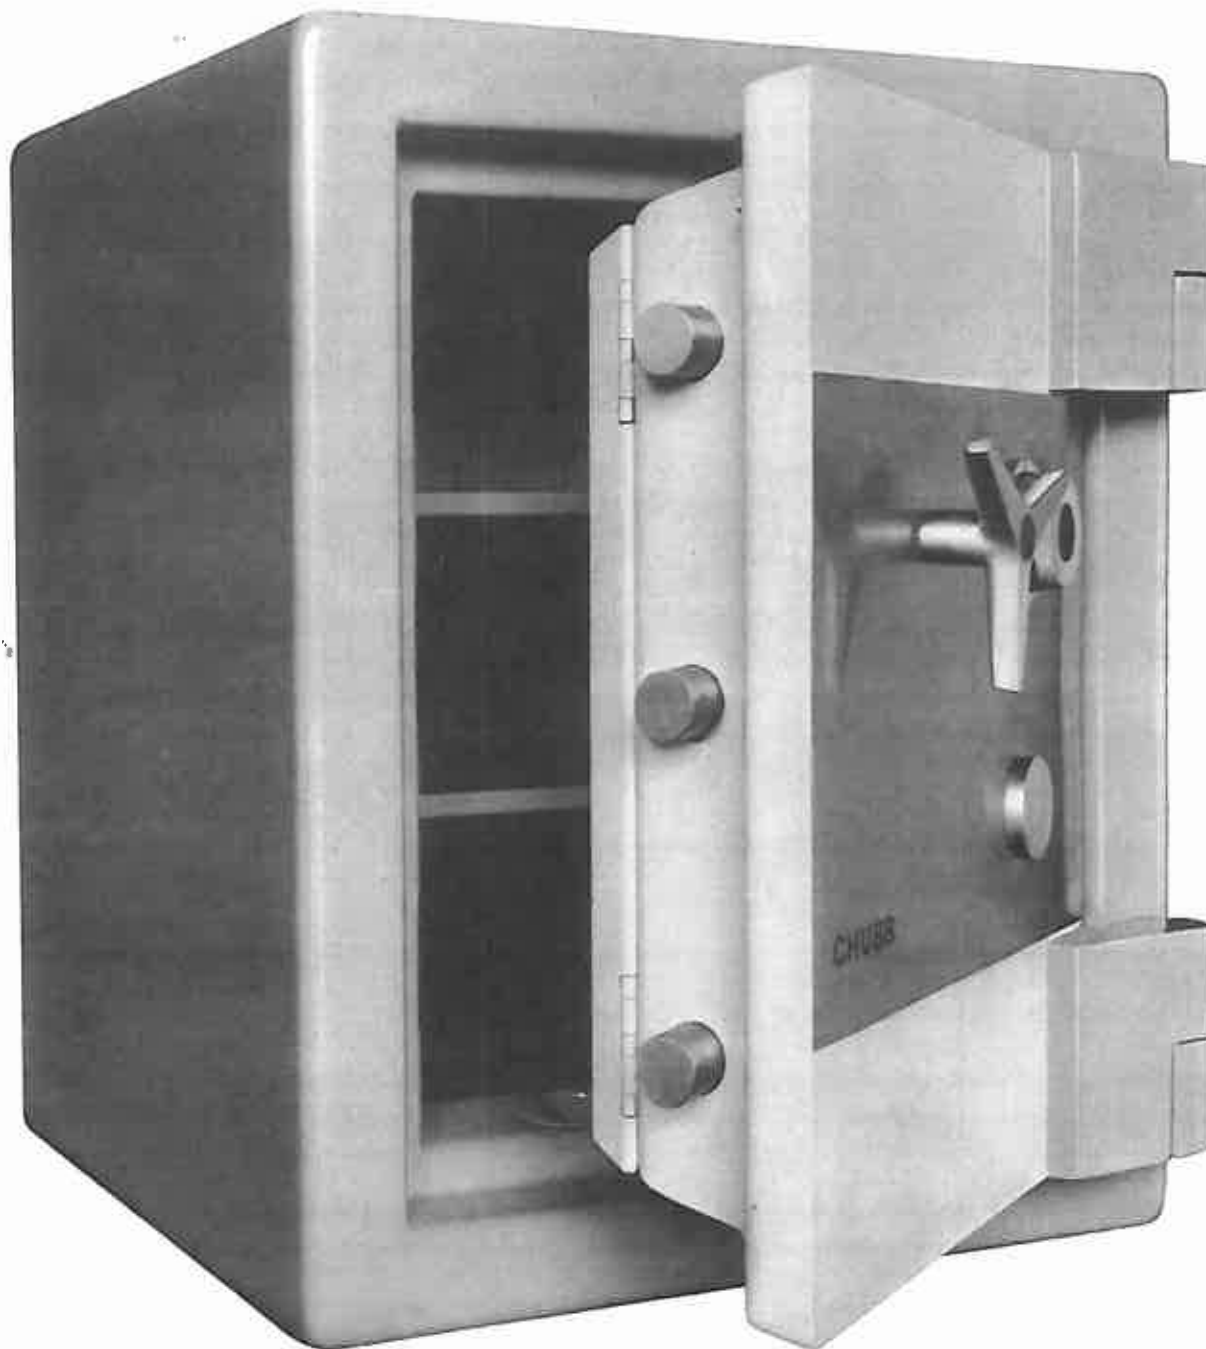

The Commerce EDR Safe is an advanced design for burglar and fire protection embodying many new features. 'Explosive and Drill Resisting', as the name implies, it represents the very best security value obtainable in a medium-priced safe. The door, locking, boltwork and body specifications are the result of intensive study, research and testing over a period of years and are backed by the Chubb reputation for high quality and reliability.

**Extra thick slab of new special anti-drill material protects vital points of locking and boltwork in the door.**

**Advanced boltwork design ensures maximum resistance to explosive attack.**

**Strongest known methods of body assembly afford high security against drills, cutters and explosives.**

#### **Door**

The overall thickness of the door is  $6\frac{3}{4}$  in (171 mm). Constructed from thick inner and outer plates and including the special anti-drill material, a composite slab  $1\frac{3}{8}$  in (46 mm) thick protects the vital locking and boltwork on the inside of the door. Fire protection is built-in as part of the door design.